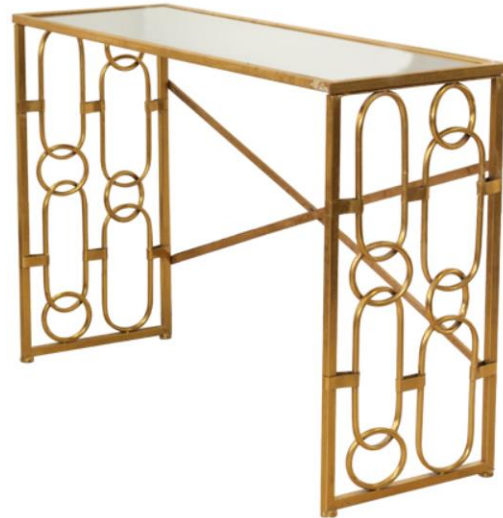

HONEY STOOL
45HX41D – R1,831.72

JORDAN SIDE
TABLE 51HX41D –
R1,608.85

JORDAN SIDE TABLE
45HX36D –
R1,470.85

CORINNE TABLE
55H X 42D –
R2,258.60

Coffee Tables, Side Tables & Stools

LATTICE TABLE
56HX49D – R2,276.08

FELIX SIDE TABLE
61HX46D – R1,702

FELIX SIDE TABLE
54HX41D –
R1,437.50

SANJAY SIDE TABLE
46X42CM – R2,070

FELECIA TRIPOD
TABLE 55CM –
R1,490.50

Coffee Tables, Side Tables & Stools

HELENA STORAGE/LID
44X44X41CM TABLE –
R2,005.60

CORSICA METAL STOOL
49H X 45D – R1,783.85

CHICAGO TABLE
58X61CM – R1,458.20

ZENOBI TRAY TABLE
56X49CM – R1,474.30

PINK VELVET
FOOT STOOL
38X36CM
– R1,234.80

EMERALD GREEN
VELVET FOOT
STOOL 38X36CM
– R1,234.80

Servers and Trolleys

CLAUDIA SERVER
78HX107X32CM –
R2,587.50

JULIAN SERVER TABLE
82X122X41CM – R3,501.75

FAYRA RECT TABLE
80X115X38CM
– R2,334.50

FAIGA CART DOUBLE
SHELF 76X89X45C –
R2,472.50

KELBY DRINKS
TROLLEY
60X35X68CM
– R2,599